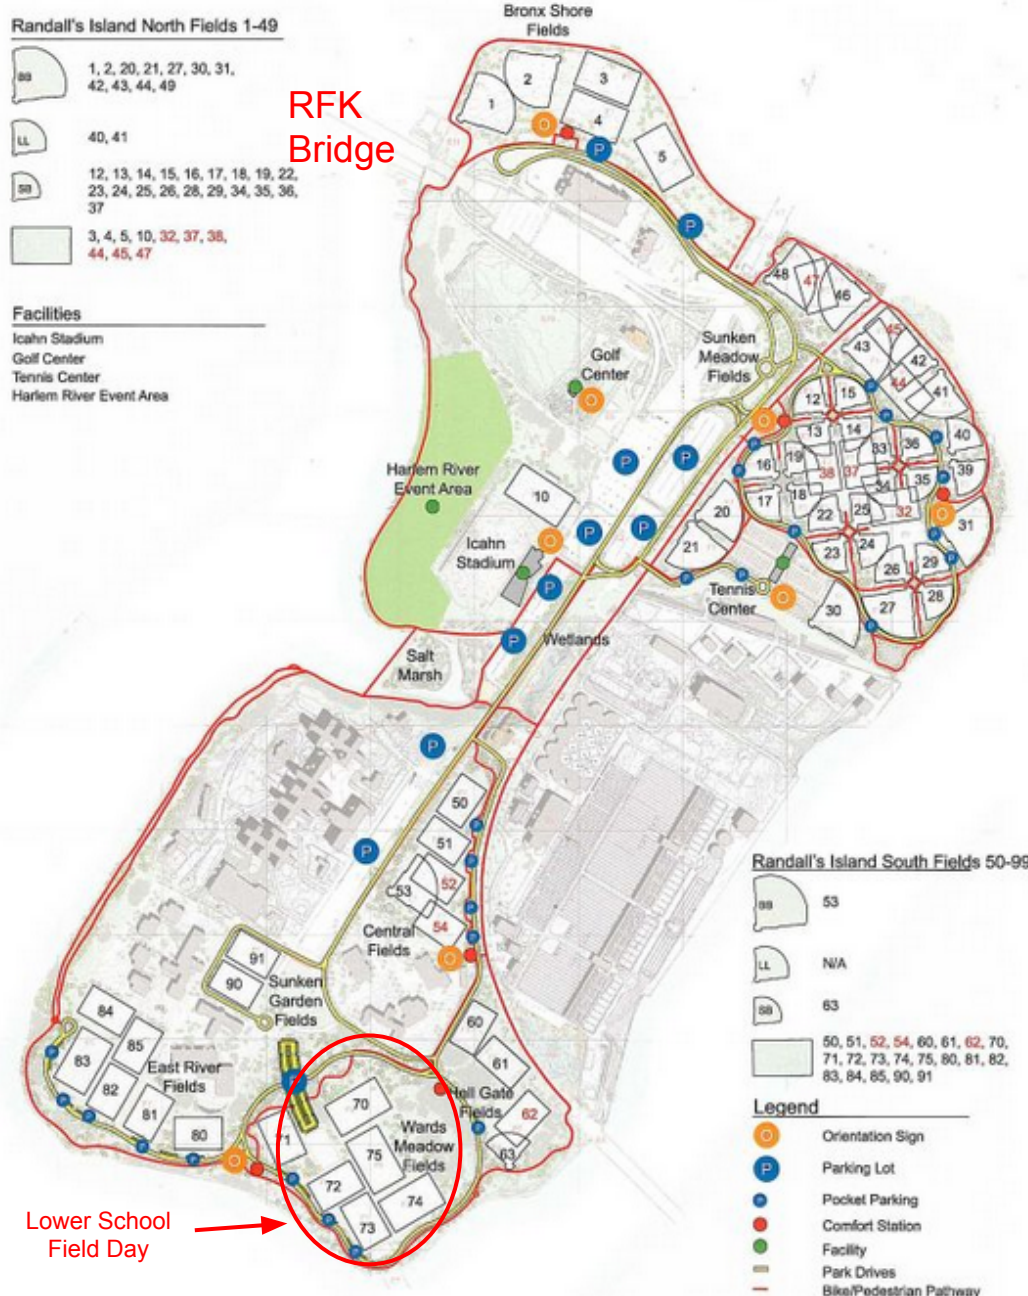

Randall's Island North Fields 1-49

-  1, 2, 20, 21, 27, 30, 31, 42, 43, 44, 49
-  40, 41
-  12, 13, 14, 15, 16, 17, 18, 19, 22, 23, 24, 25, 26, 28, 29, 34, 35, 36, 37
-  3, 4, 5, 10, 32, 37, 38, 44, 45, 47

Facilities

- Icahn Stadium
- Golf Center
- Tennis Center
- Harlem River Event Area

RFK
Bridge

Randall's Island South Fields 50-99

-  53
-  N/A
-  63
-  50, 51, 52, 54, 60, 61, 62, 70, 71, 72, 73, 74, 75, 80, 81, 82, 83, 84, 85, 90, 91

Legend

-  Orientation Sign
-  Parking Lot
-  Pocket Parking
-  Comfort Station
-  Facility
-  Park Drives
-  Bike/Pedestrian Pathway

Lower School
Field Day